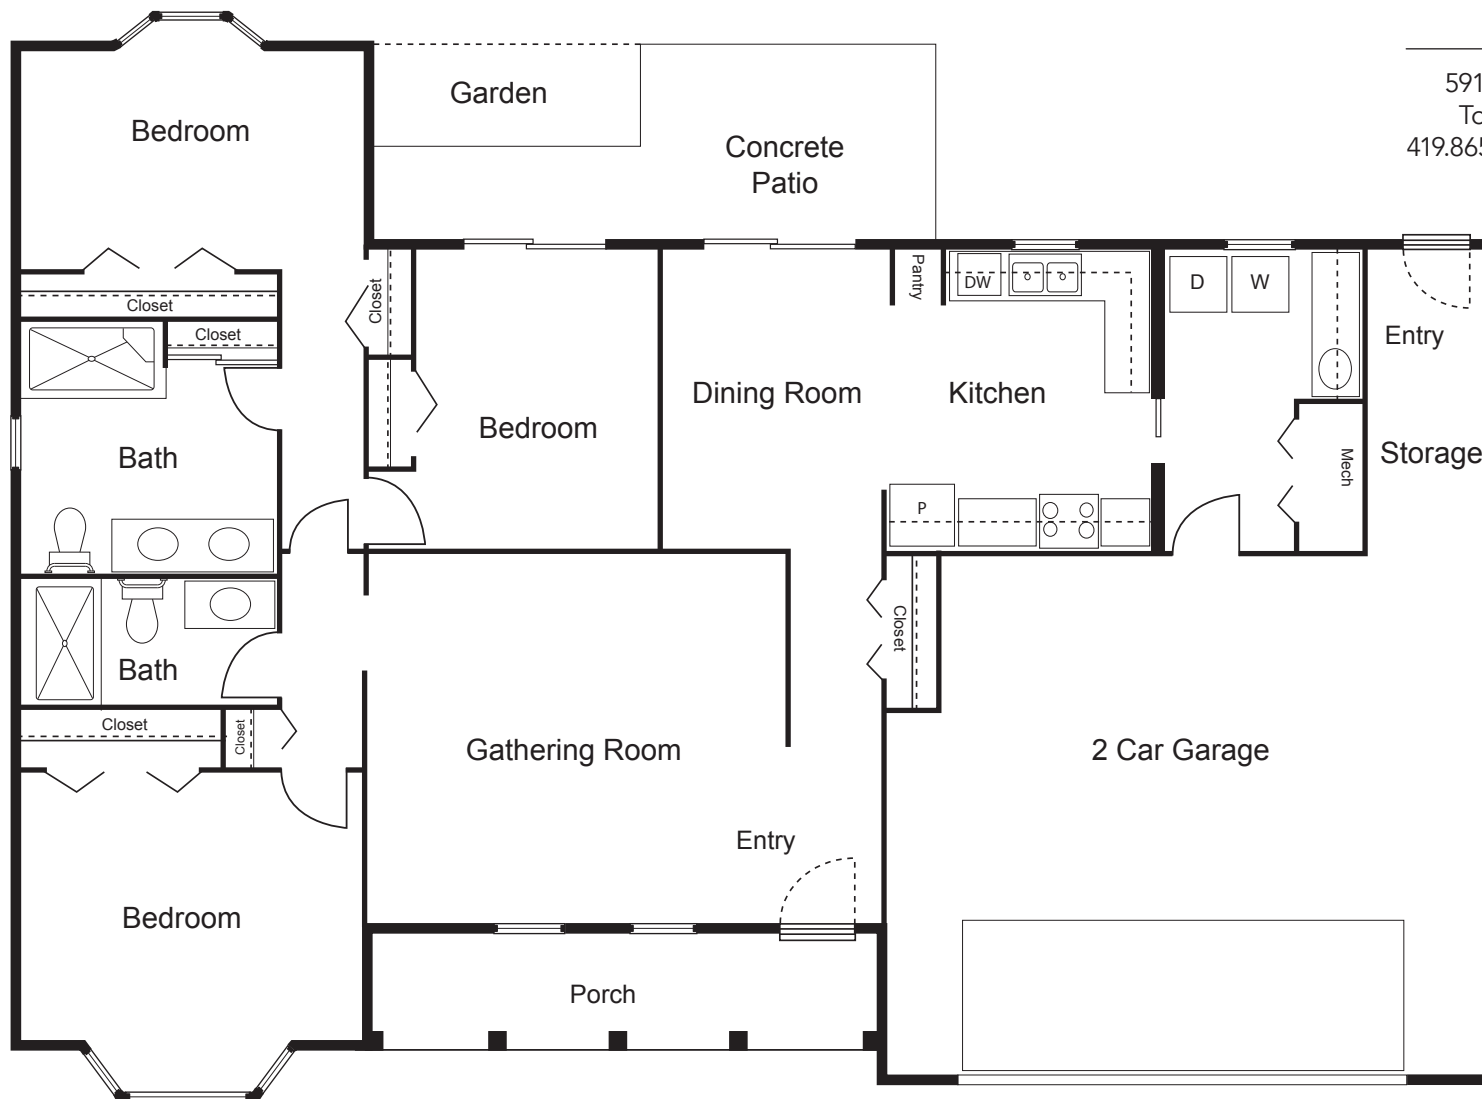

Ohio Living

Swan Creek

5916 Cresthaven Lane  
Toledo, Ohio 43614  
419.865.4445 | ohioiving.org

Ottawa Villa Home **3 Bedroom | 2 Bath | 1400 Sq. Ft.**